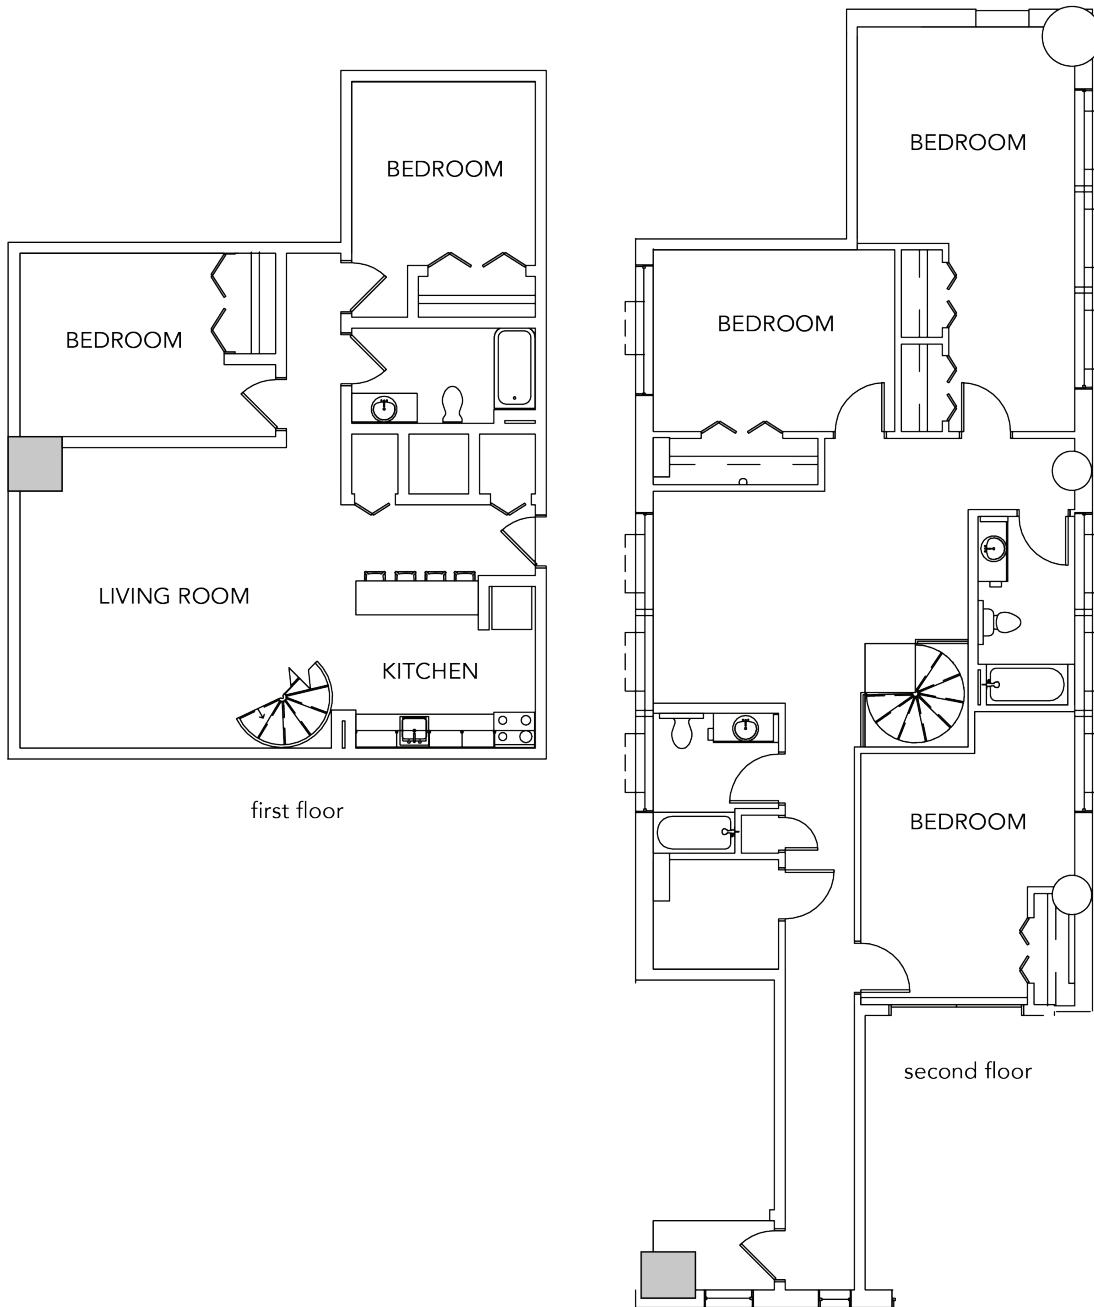

CITY LOFTS

ON LACLEDE

5 BEDROOM / 3 BATH APARTMENTS
2975 SQUARE FEET

3720 LACLEDE AVE, ST LOUIS, MO 63108 | 314.531.2001 | CITYLOFTSONLACLEDE.COM

**Amenities, materials, floorplans are subject to change. Illustration is representational.
Pricing, amenities and availability subject to change without notice. Information is believed to
be accurate but is not warranted. Speak with a leasing agent for additional details.*