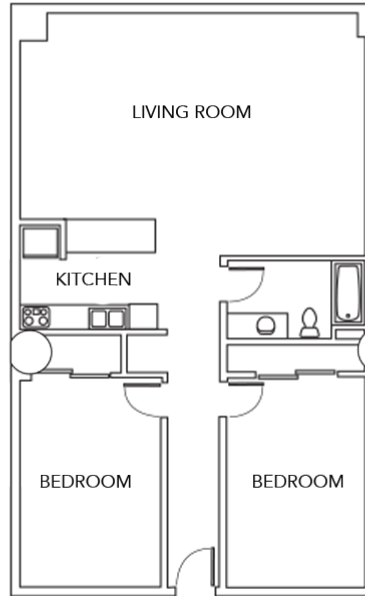

## 2 BEDROOM / 1 BATH APARTMENTS

373-975 SQUARE FEET

2B

2G  
2H  
2I

2A  
2D  
2F  
2P  
2J

*\*ask a leasing agent about varying kitchen layouts*

2K

2N