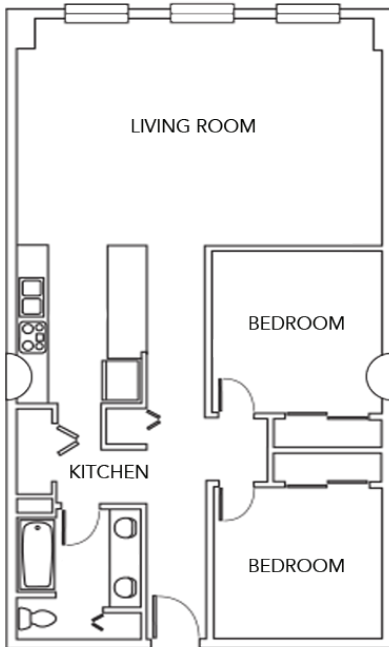

## 2 BEDROOM / 1 BATH APARTMENTS

373-975 SQUARE FEET

2B

2G  
2H  
2I

2A  
2D  
2F  
2P  
2J

*\*ask a leasing agent about varying kitchen layouts*

2K

2N