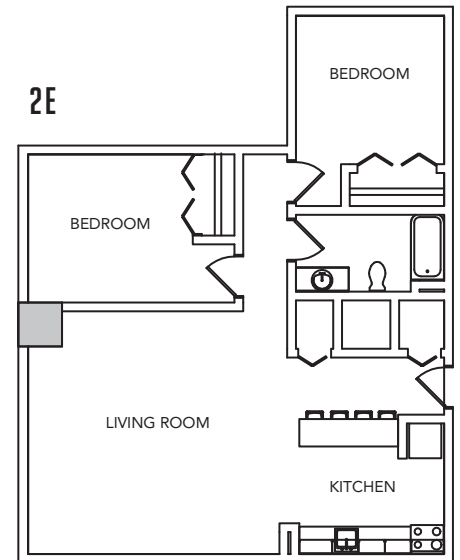

CITY LOFTS

ON LACLEDE

2 BEDROOM / 1 BATH APARTMENTS

373-975 SQUARE FEET

2B

2G
2H
2I

2A
2D
2F
2P
2J

*ask a leasing agent about varying kitchen layouts

2K

2N

2E

3720 LACLEDE AVE, ST LOUIS, MO 63108 | 314.531.2001 | CITYLOFTSONLACLEDE.COM

*Amenities, materials, floorplans are subject to change. Illustration is representational. Pricing, amenities and availability subject to change without notice. Information is believed to be accurate but is not warranted. Speak with a leasing agent for additional details.