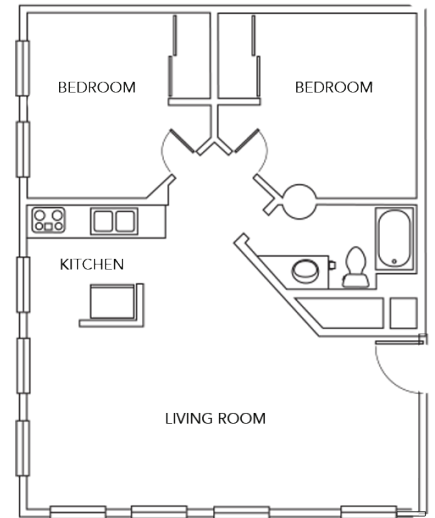

## 2 BEDROOM / 1 BATH APARTMENTS

373-975 SQUARE FEET

2B

2G  
2H  
2I

2A  
2D  
2F  
2P  
2J

*\*ask a leasing agent about varying kitchen layouts*

2K

2N