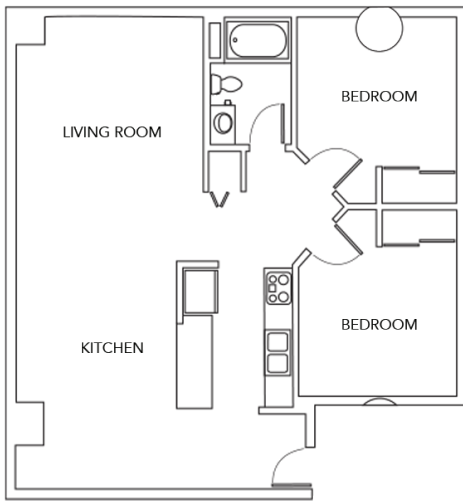

## 2 BEDROOM / 1 BATH APARTMENTS

373-975 SQUARE FEET

2B

2G  
2H  
2I

2A  
2D  
2F  
2P  
2J

*\*ask a leasing agent about varying kitchen layouts*

2K

2N