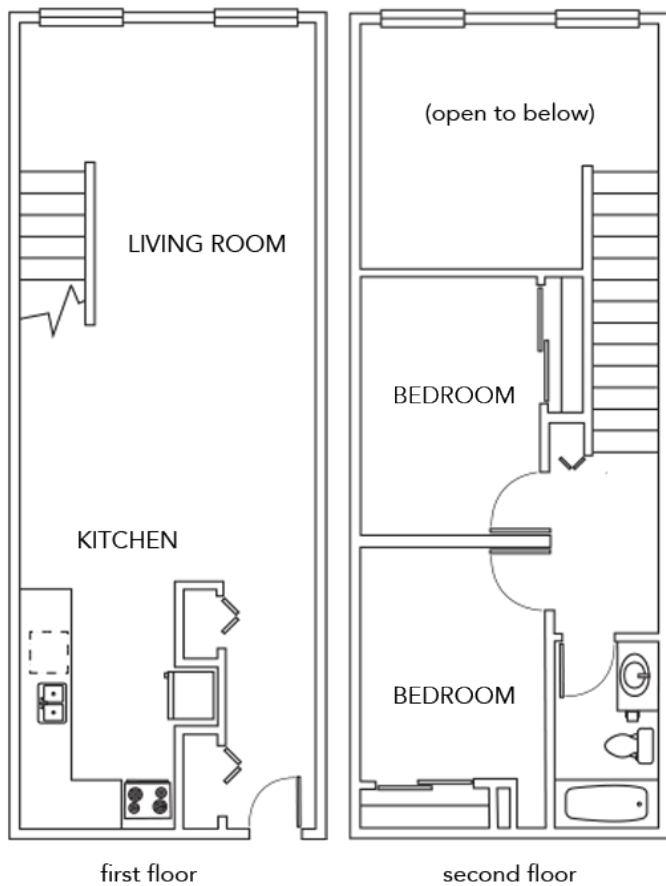

## 2 BEDROOM / 1 BATH APARTMENTS

909-1150 SQUARE FEET

**2C**  
909 sq ft

**2L**  
1150 sq ft

3720 LACLEDE AVE, ST LOUIS, MO 63108 | 314.531.2001 | CITYLOFTSONLACLEDE.COM

*\*Amenities, materials, floorplans are subject to change. Illustration is representational. Pricing, amenities and availability subject to change without notice. Information is believed to be accurate but is not warranted. Speak with a leasing agent for additional details.*