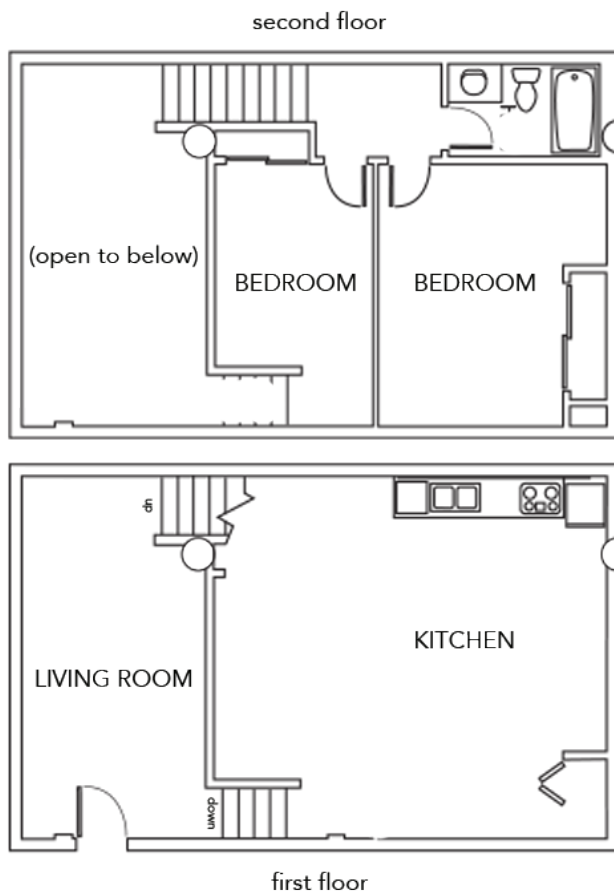

## 2 BEDROOM / 1 BATH APARTMENTS

909-1150 SQUARE FEET

**2C**  
909 sq ft

**2L**  
1150 sq ft

3720 LACLEDE AVE, ST LOUIS, MO 63108 | 314.531.2001 | CITYLOFTSONLACLEDE.COM

*\*Amenities, materials, floorplans are subject to change. Illustration is representational. Pricing, amenities and availability subject to change without notice. Information is believed to be accurate but is not warranted. Speak with a leasing agent for additional details.*