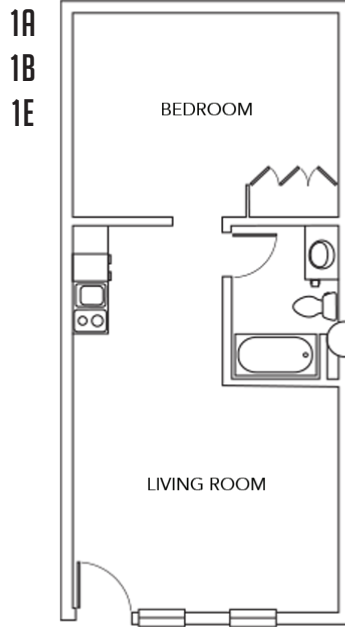

CITY LOFTS

ON LACLEDE

1 BEDROOM / 1 BATH APARTMENTS

373-788 SQUARE FEET

3728 LACLEDE AVE, ST LOUIS, MO 63108 | 314.531.2001 | CITYLOFTSONLACLEDE.COM

**Amenities, materials, floorplans are subject to change. Illustration is representational.
Pricing, amenities and availability subject to change without notice. Information is believed to be accurate but is not warranted. Speak with a leasing agent for additional details.*