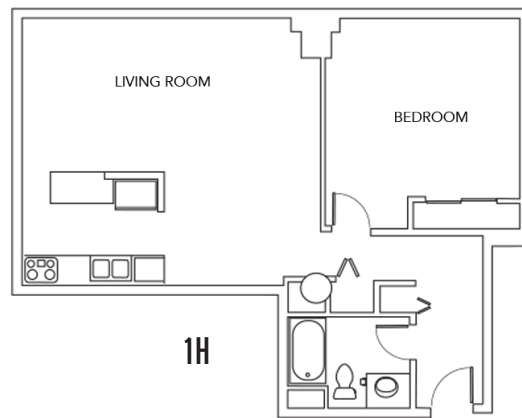

CITY LOFTS

ON LACLEDE

1 BEDROOM / 1 BATH APARTMENTS

373-788 SQUARE FEET

3728 LACLEDE AVE, ST LOUIS, MO 63108 | 314.531.2001 | CITYLOFTSONLACLEDE.COM

**Amenities, materials, floorplans are subject to change. Illustration is representational.
Pricing, amenities and availability subject to change without notice. Information is believed to be accurate but is not warranted. Speak with a leasing agent for additional details.*