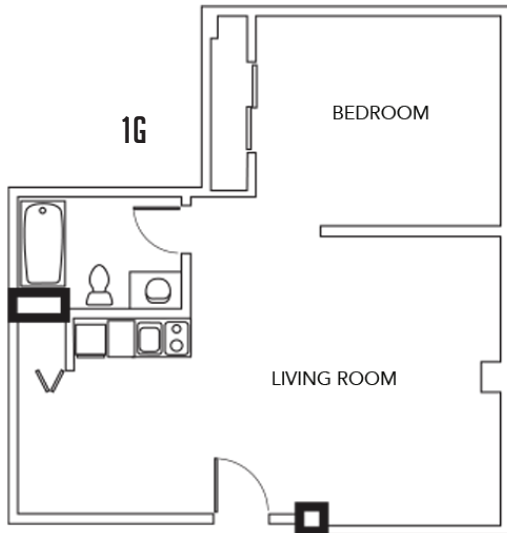

CITY LOFTS

ON LACLEDE

1 BEDROOM / 1 BATH APARTMENTS

373-788 SQUARE FEET

3728 LACLEDE AVE, ST LOUIS, MO 63108 | 314.531.2001 | CITYLOFTSONLACLEDE.COM

**Amenities, materials, floorplans are subject to change. Illustration is representational.
Pricing, amenities and availability subject to change without notice. Information is believed to be accurate but is not warranted. Speak with a leasing agent for additional details.*