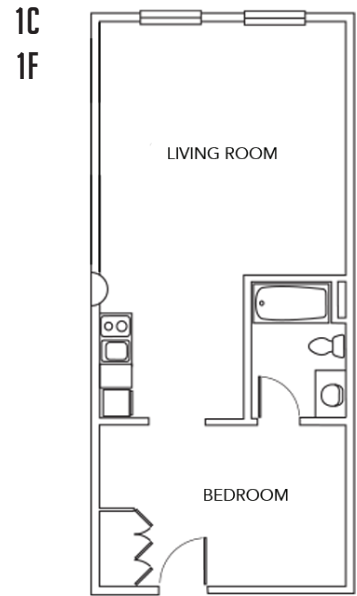

CITY LOFTS

ON LACLEDE

1 BEDROOM / 1 BATH APARTMENTS

373-788 SQUARE FEET

3728 LACLEDE AVE, ST LOUIS, MO 63108 | 314.531.2001 | CITYLOFTSONLACLEDE.COM

**Amenities, materials, floorplans are subject to change. Illustration is representational.
Pricing, amenities and availability subject to change without notice. Information is believed to be accurate but is not warranted. Speak with a leasing agent for additional details.*