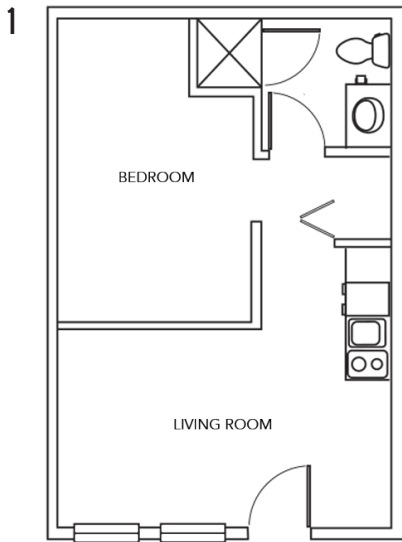

CITY LOFTS

ON LACLEDE

1 BEDROOM / 1 BATH APARTMENTS

373-788 SQUARE FEET

3728 LACLEDE AVE, ST LOUIS, MO 63108 | 314.531.2001 | CITYLOFTSONLACLEDE.COM

**Amenities, materials, floorplans are subject to change. Illustration is representational.
Pricing, amenities and availability subject to change without notice. Information is believed to be accurate but is not warranted. Speak with a leasing agent for additional details.*